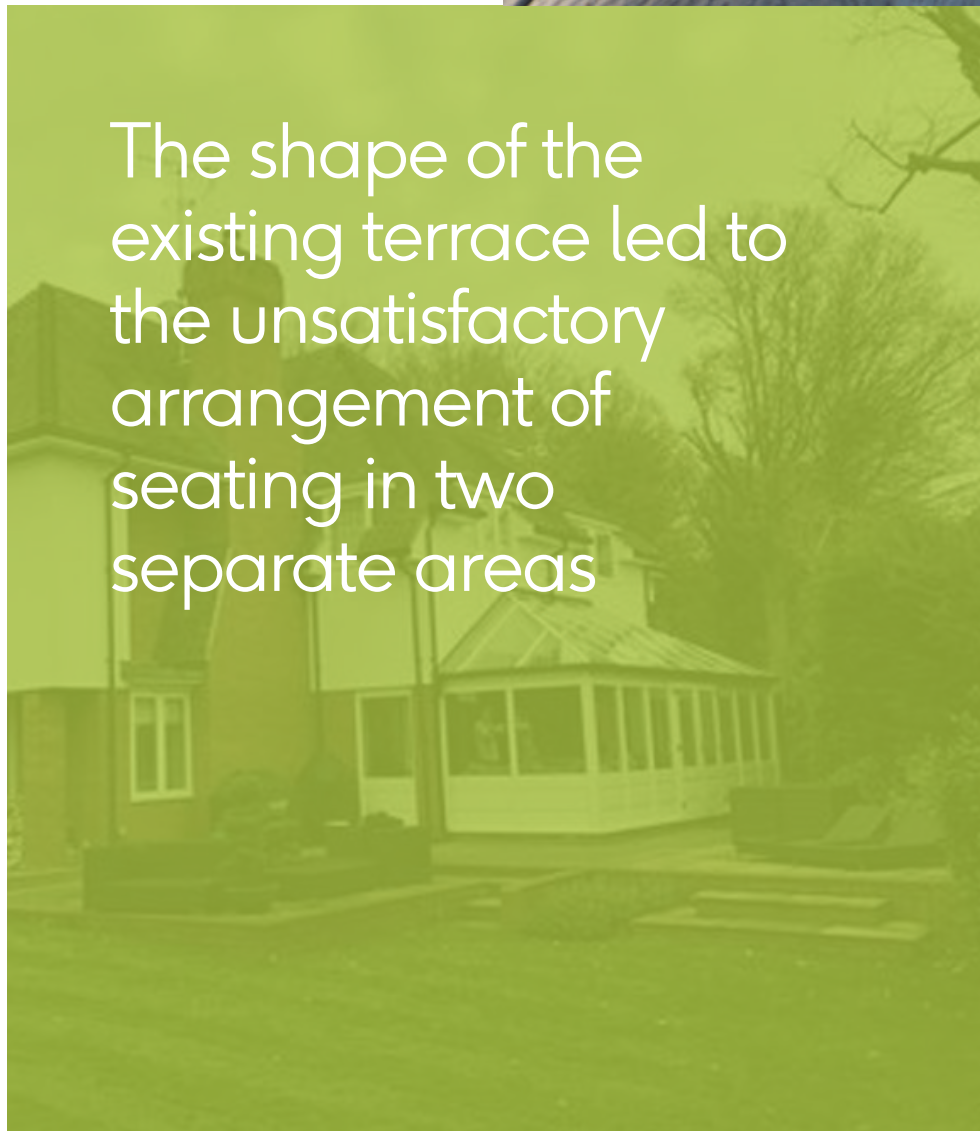

Requirement

Decking surround for house and conservatory

Project location

Essex, UK

Design and Installation

Decking on Steel

Millboard products used

Enhanced Grain in Smoked Oak, matching Bullnose Boards and Flexible Bullnose Edging

The shape of the existing terrace led to the unsatisfactory arrangement of seating in two separate areas

The outcome

The house's exterior has been refreshed with a stylish new terrace, including a broad space where the owners can entertain friends and family. Built-in seating has been included, while a glass balustrade and atmospheric lighting provide practical as well as aesthetic finishing touches.