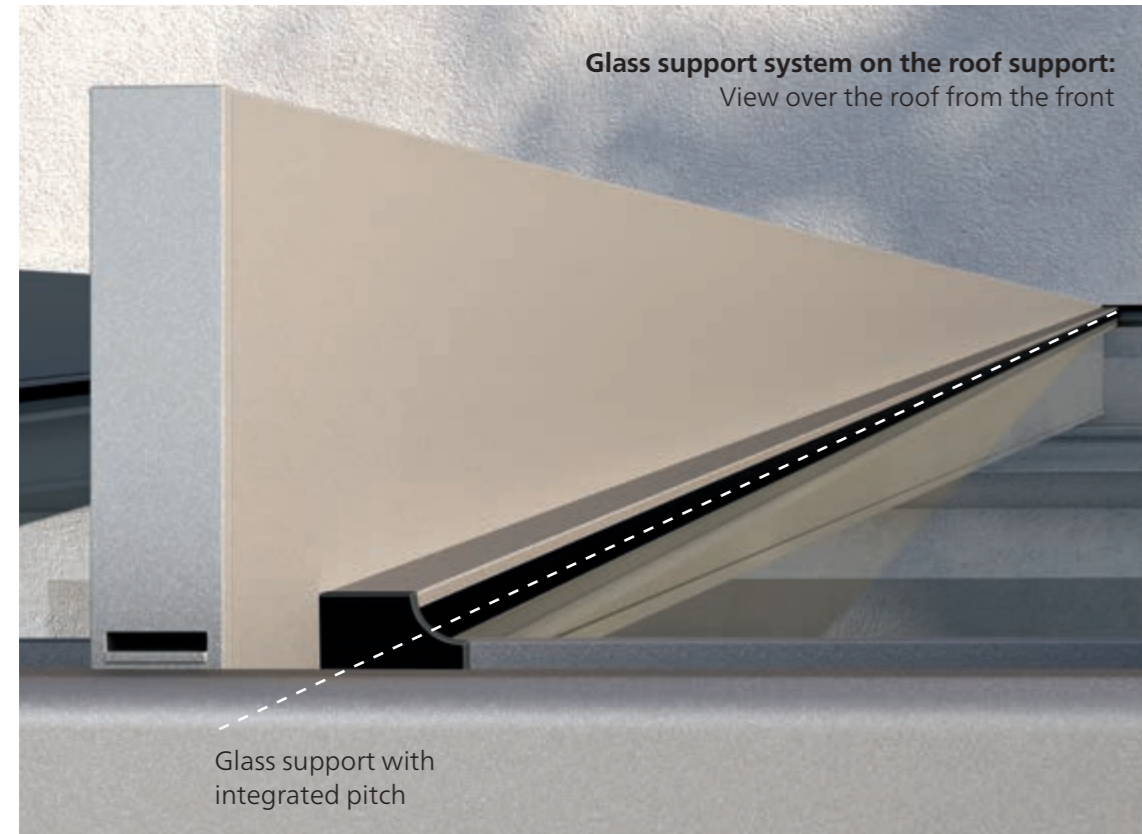

Sun and weather protection in a seamless look

With Terrazza Pure VertiPlus, the vertical awning is integrated so cleverly into the glass patio roof that there are no visible transitions, edges or attachments. Everything **matches perfectly – in terms of both technology and appearance.**

Frame colour WT 029/60740 | Sottezza II: pattern 3- 869

COMFORT

QUALITY &

Clever construction

The roof support design is totally unique. **A newly developed glass support system** guarantees reliable drainage. At the same time, this allows for the cubic design to be produced without any angled roof supports. As a result, an appropriate head clearance height is even guaranteed with lower roof connection heights due to the design.