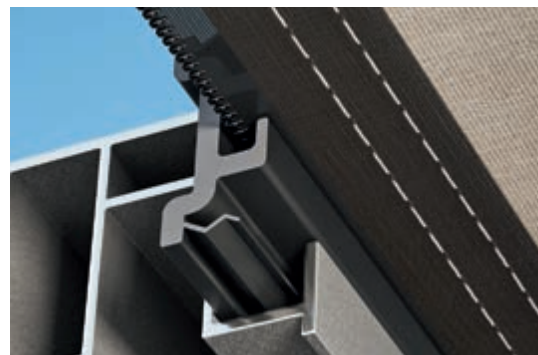

the awning simply

OptiStretch or Stretch – always a stable fabric position

With Plaza Viva OptiStretch the fabric is held captive and on all four sides. The advantages: a highly tensioned fabric and no light gap on the sides. The basic version of the Plaza Viva Stretch is tensioned on two sides and there is a light gap between the fabric and guide channel. A strong rope tensioning system ensures even fabric positioning with both versions.